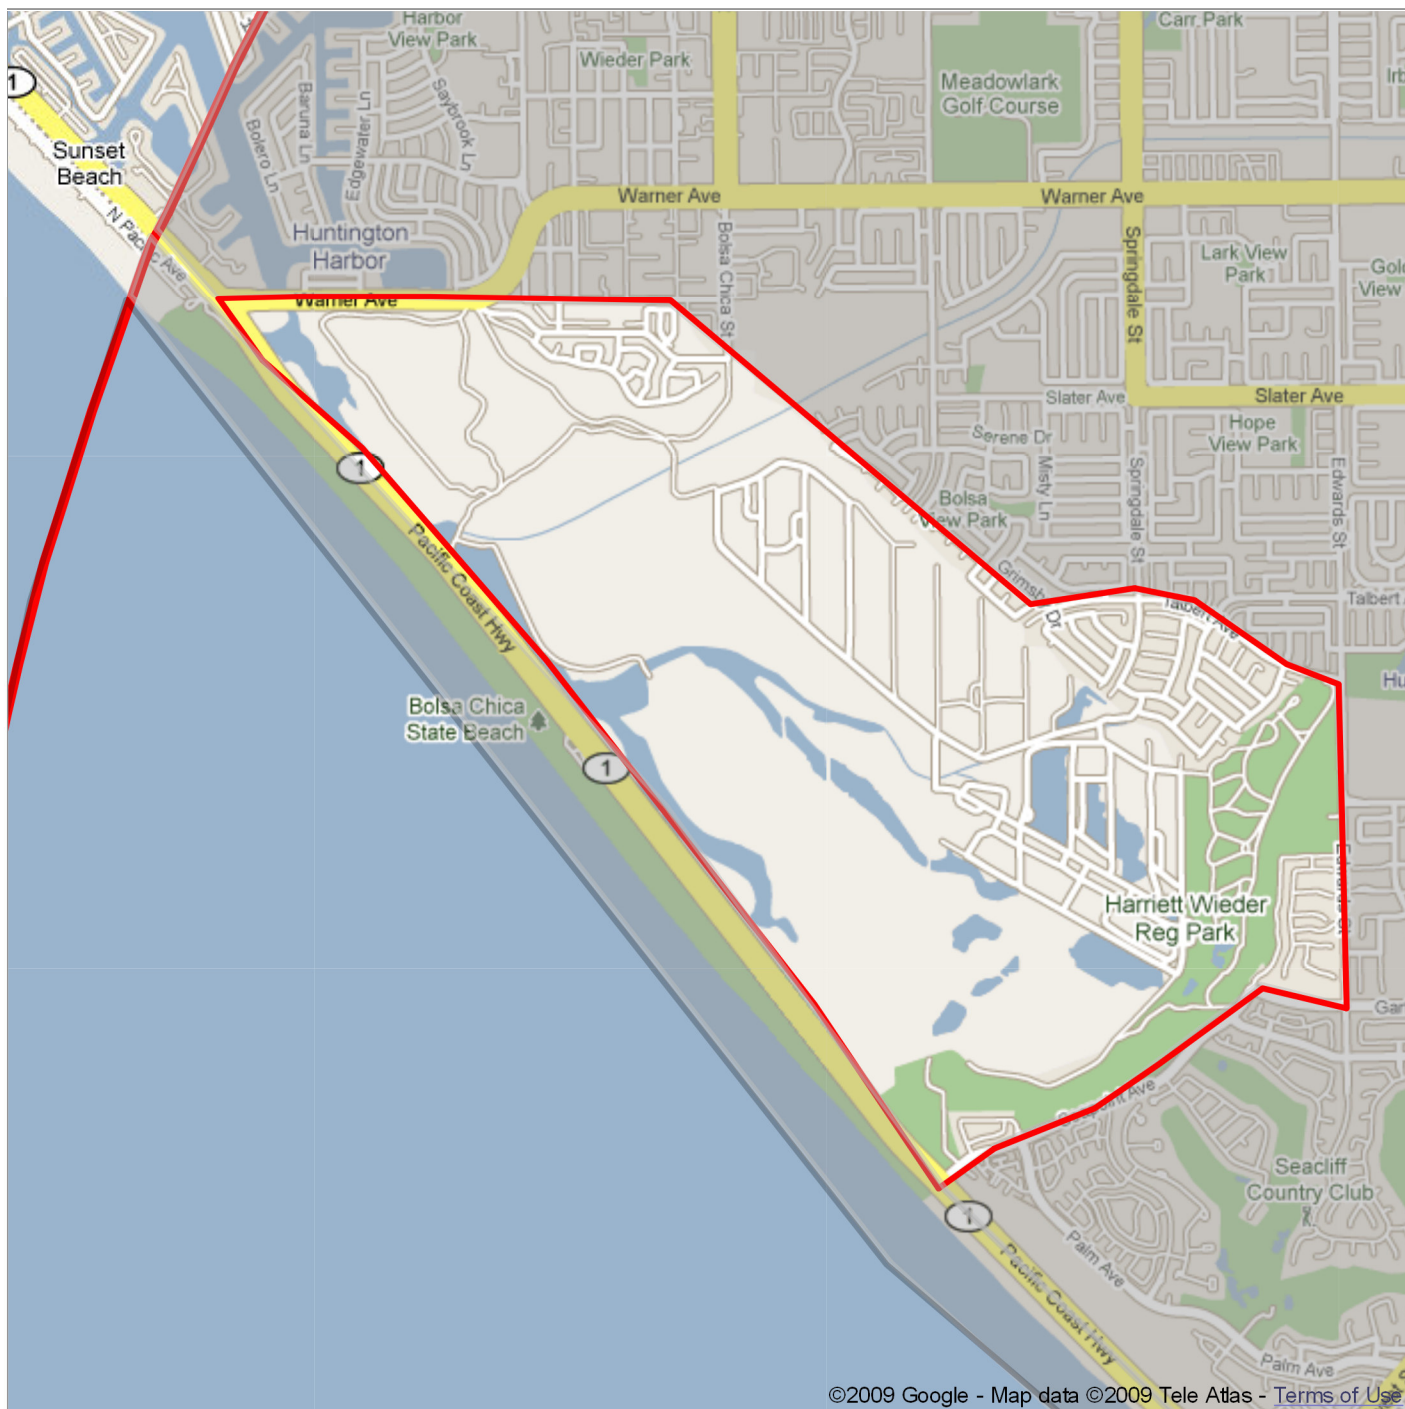

Get Google Maps on your phone

Text the word "GMAPS" to 466453

©2009 Google - Map data ©2009 Tele Atlas - Terms of Use

OC Coastal CBC Circle (CAOC)

AREA 4

Bolsa Chica Preserve, Harriet Wieder Park