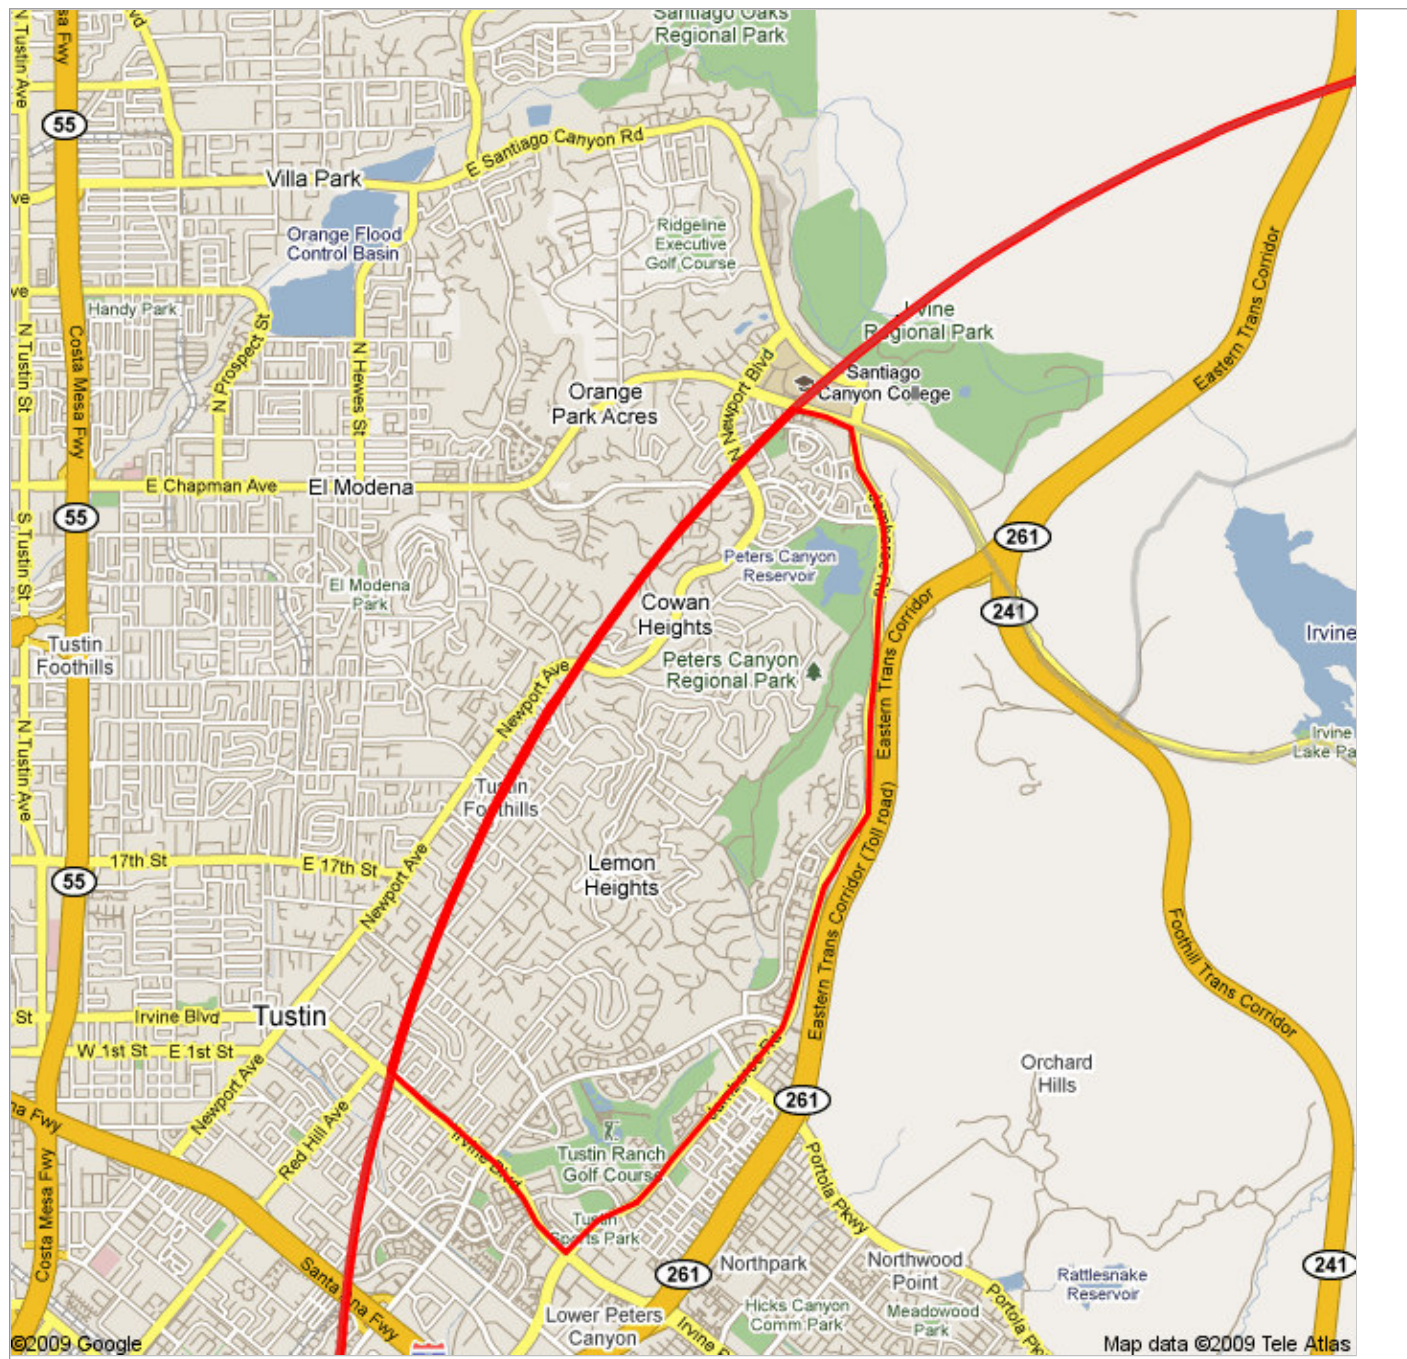

Get Google Maps on your phone

Text the word "GMAPS" to 466453

OC Inland CBC Circle (CAON)

Area 14/15

Peters Canyon, Tustin Ranch Golf Course & Lemon Heights