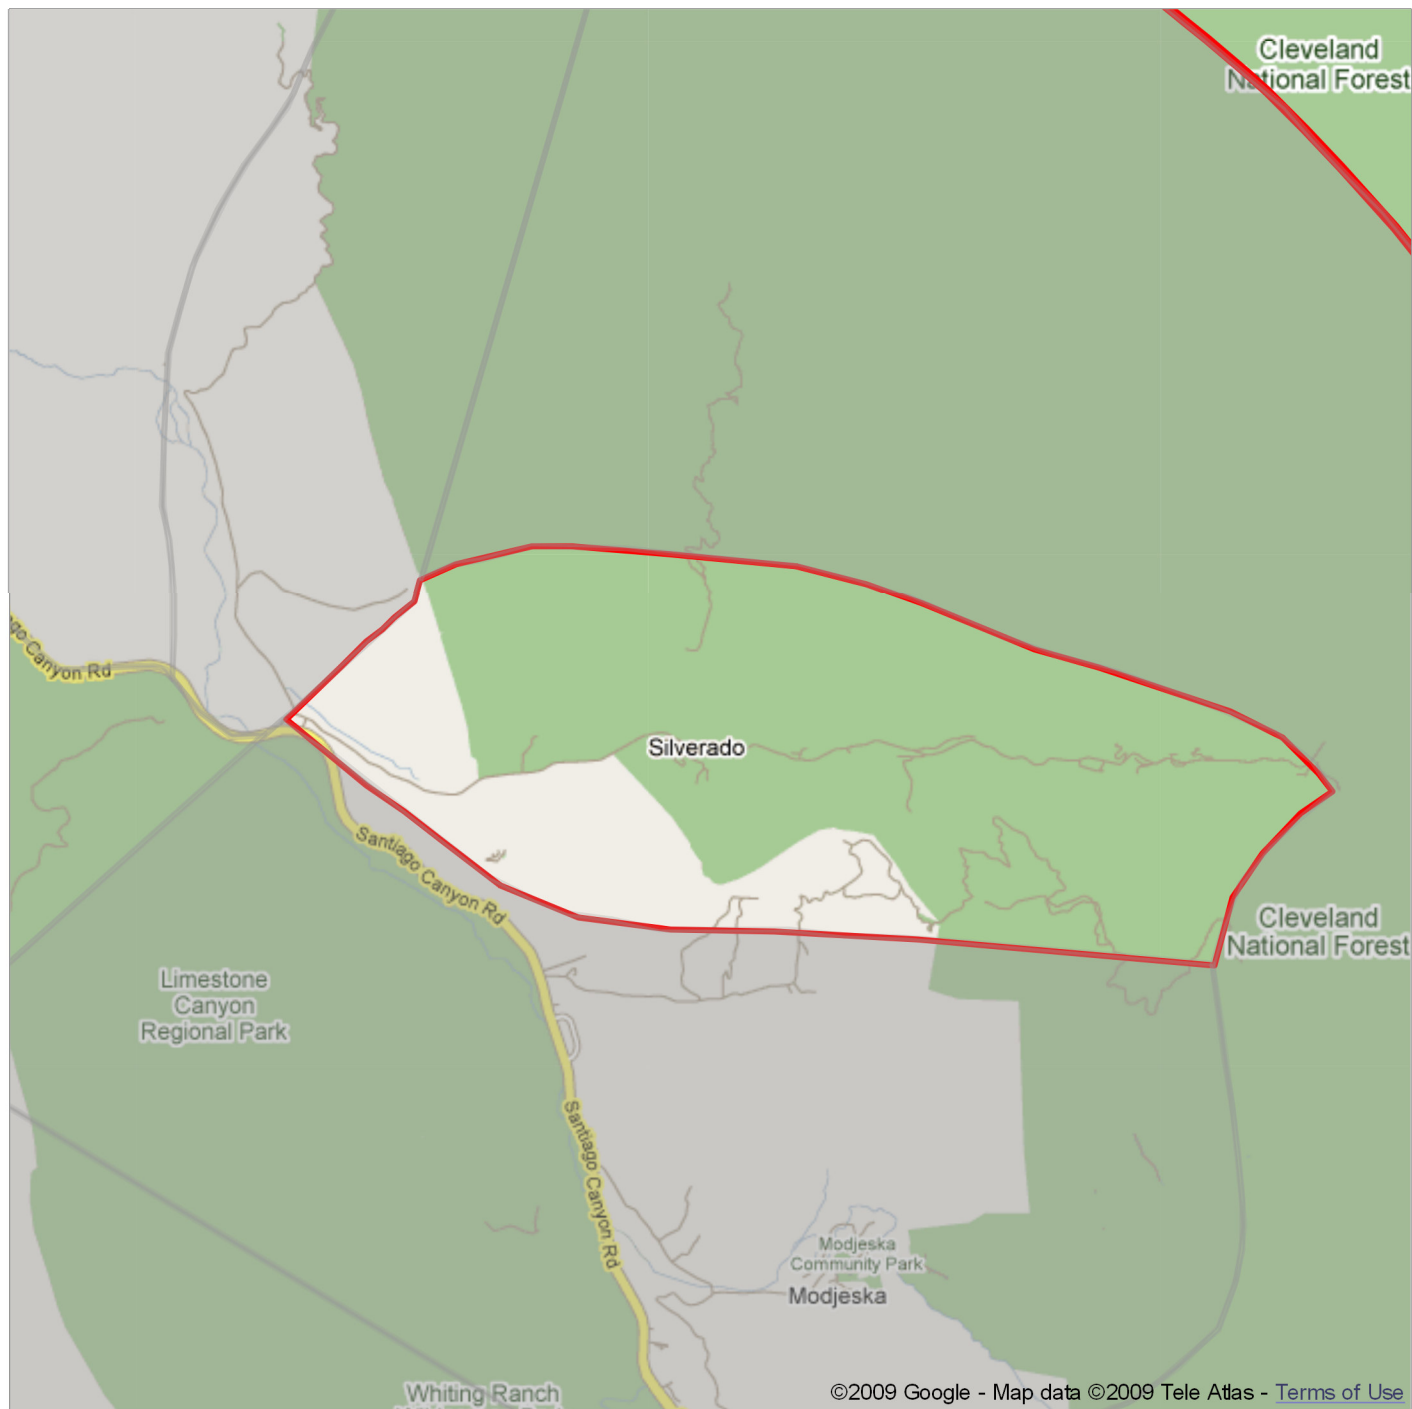

Get Google Maps on your phone  
Text the word "GMAPS" to 466453

**OC Inland CBC Circle (CAON)**

Area 3

Silverado Canyon, below the National Forest gate. Silverado Creek down to BlackStar Canyon Rd, Irvine Mesa.