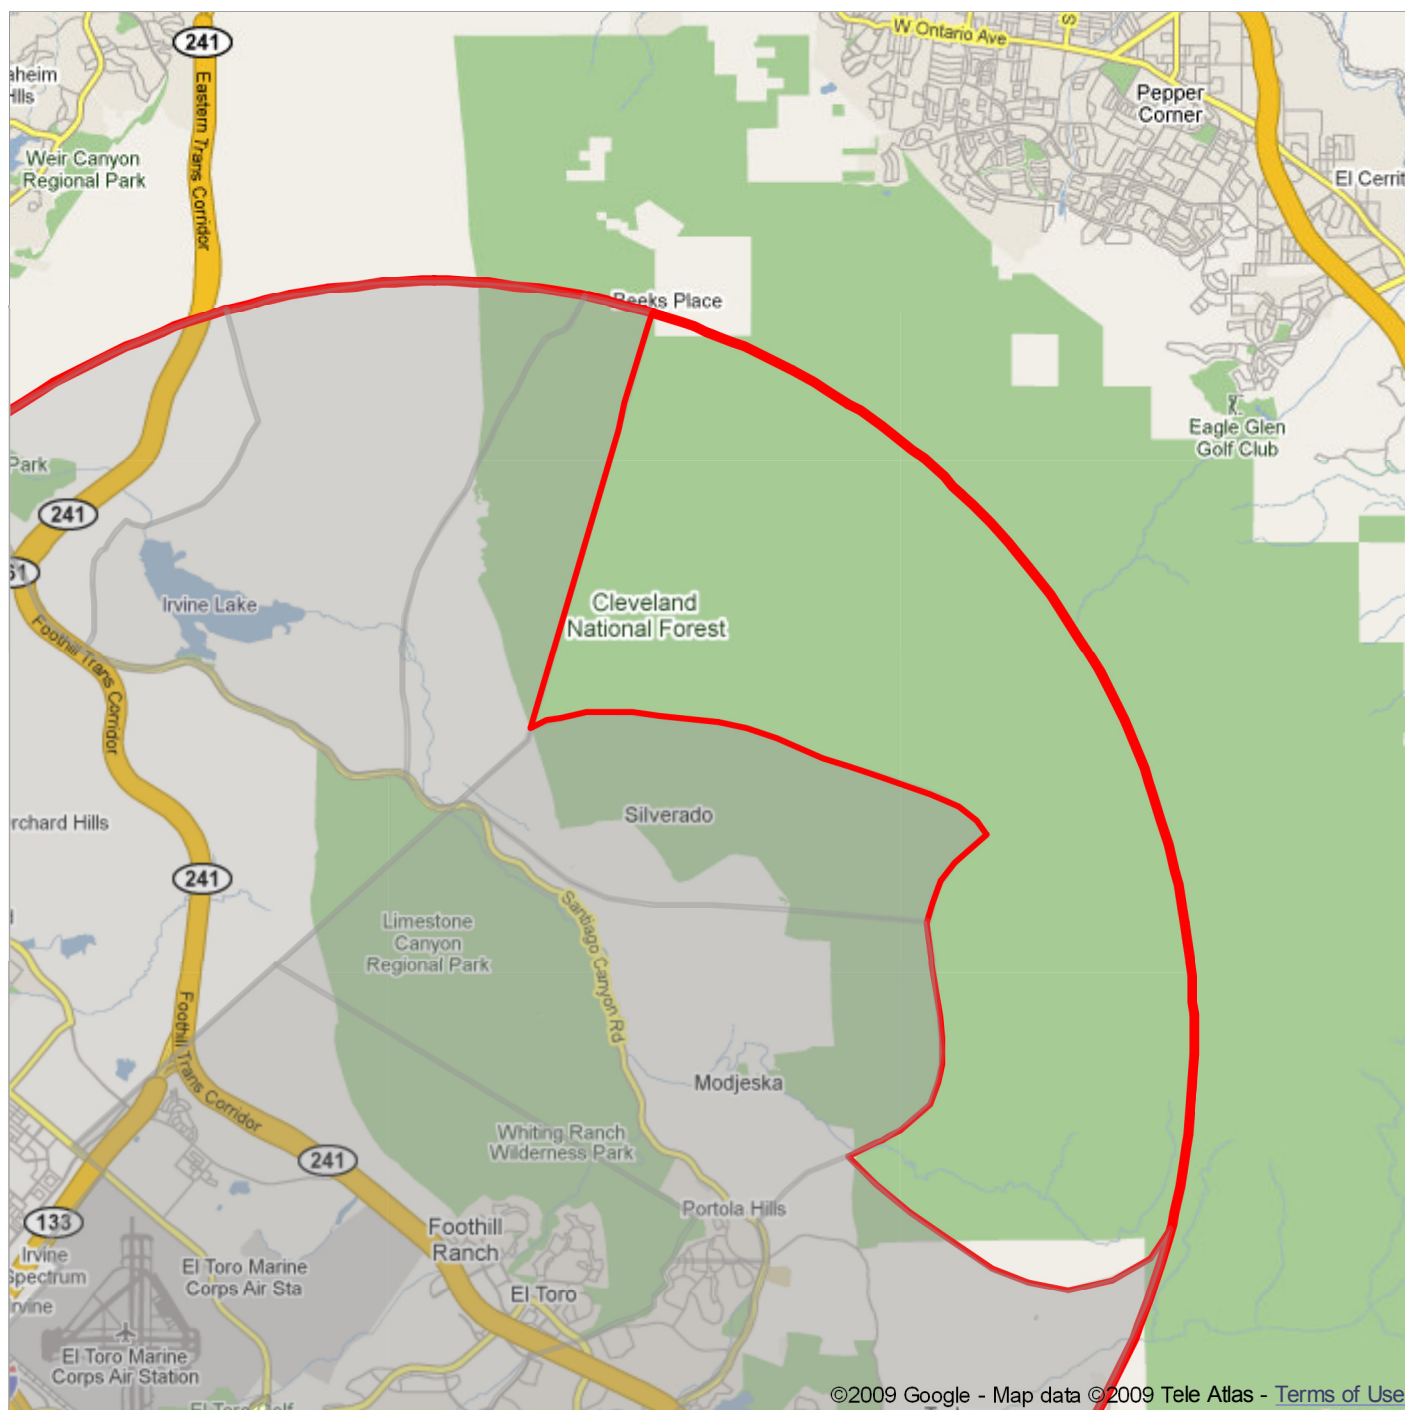

Get Google Maps on your phone
Text the word "GMAPS" to 466453

OC Inland CBC Circle (CAON)
Area 4c
Mountain Areas, Cleveland National Forest